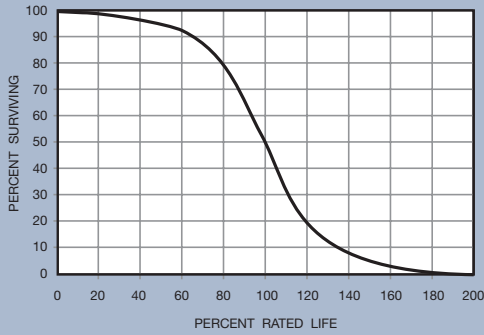

Technical Information

Typical Fluorescent Lamp Mortality*