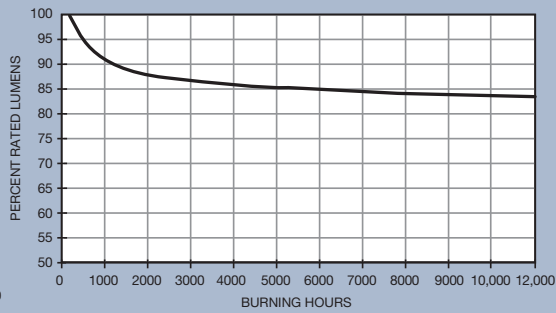

Lumen Maintenance Curve*